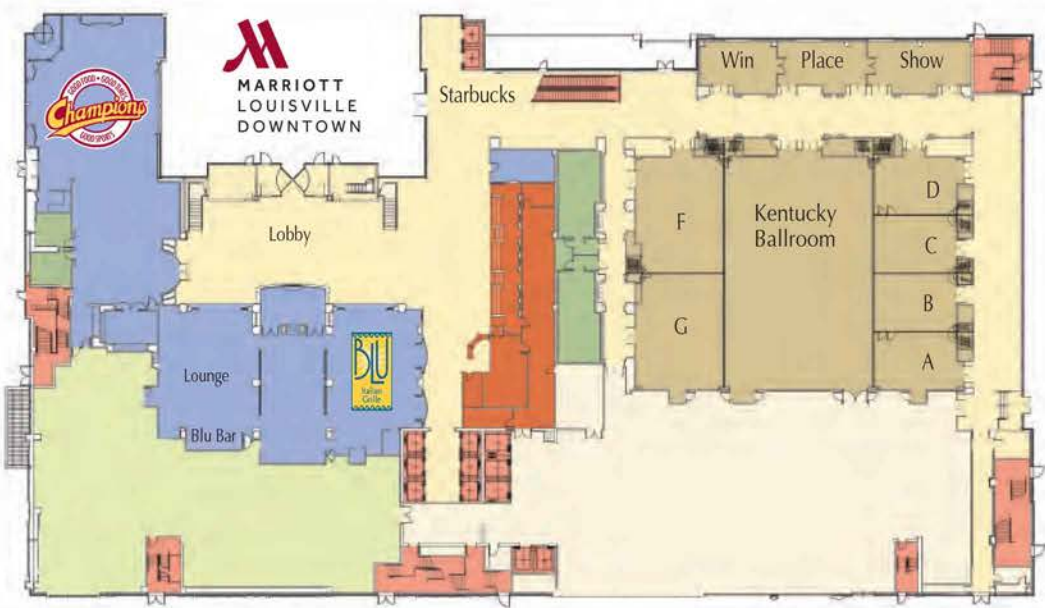

LOUISVILLE MARRIOTT DOWNTOWN

Total Meeting Space **39,192 Sq. Ft.**

Ground Level

ROOM	SQ. FT.
Kentucky Ballroom	9,984
A – D (each)	636
E	4,640
F	1,374
Win	500
Place	530
Show	577
TOTAL	11,591

Second Level

ROOM	SQ. FT.
Marriott Ballroom	20,072
I – IV (each)	971
V – VI (each)	5,300
VII – X (each)	1,049
Clubhouse	637
Grand Stand	640
Paddock	641
Skybox	850
Filly/Thoroughbred	1,326
Rose	1,020
Bluegrass	1,889
Jockey Club	520
TOTAL	27,601