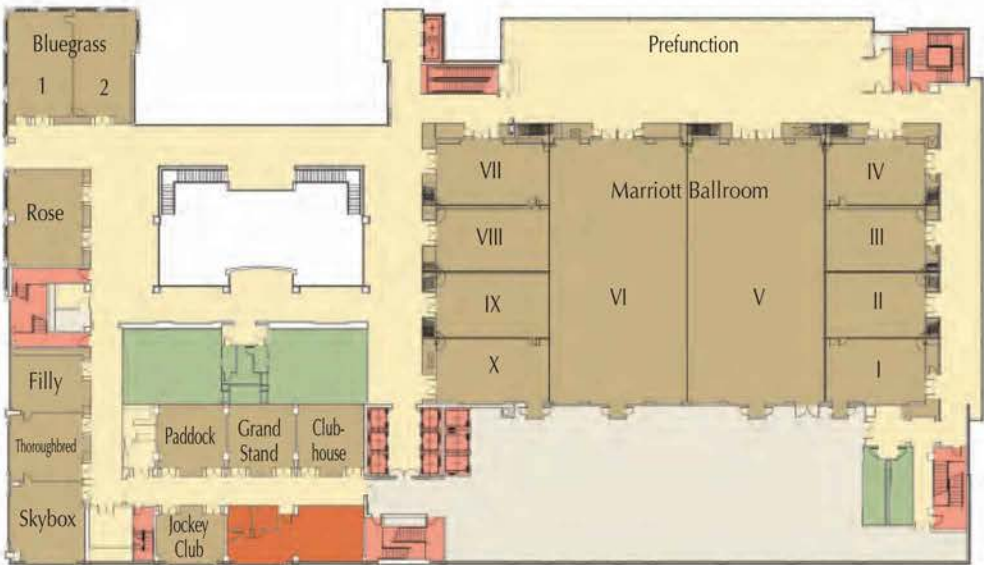

LOUISVILLE MARRIOTT DOWNTOWN

Total Meeting Space **39,192 Sq. Ft.**

Ground Level

ROOM	SQ. FT.
Kentucky Ballroom	9,984
A – D (each)	636
E	4,640
F	1,374
Win	500
Place	530
Show	577
TOTAL	11,591

Second Level

ROOM	SQ. FT.
Marriott Ballroom	20,072
I – IV (each)	971
V – VI (each)	5,300
VII – X (each)	1,049
Clubhouse	637
Grand Stand	640
Paddock	641
Skybox	850
Filly/Thoroughbred	1,326
Rose	1,020
Bluegrass	1,889
Jockey Club	520
TOTAL	27,601